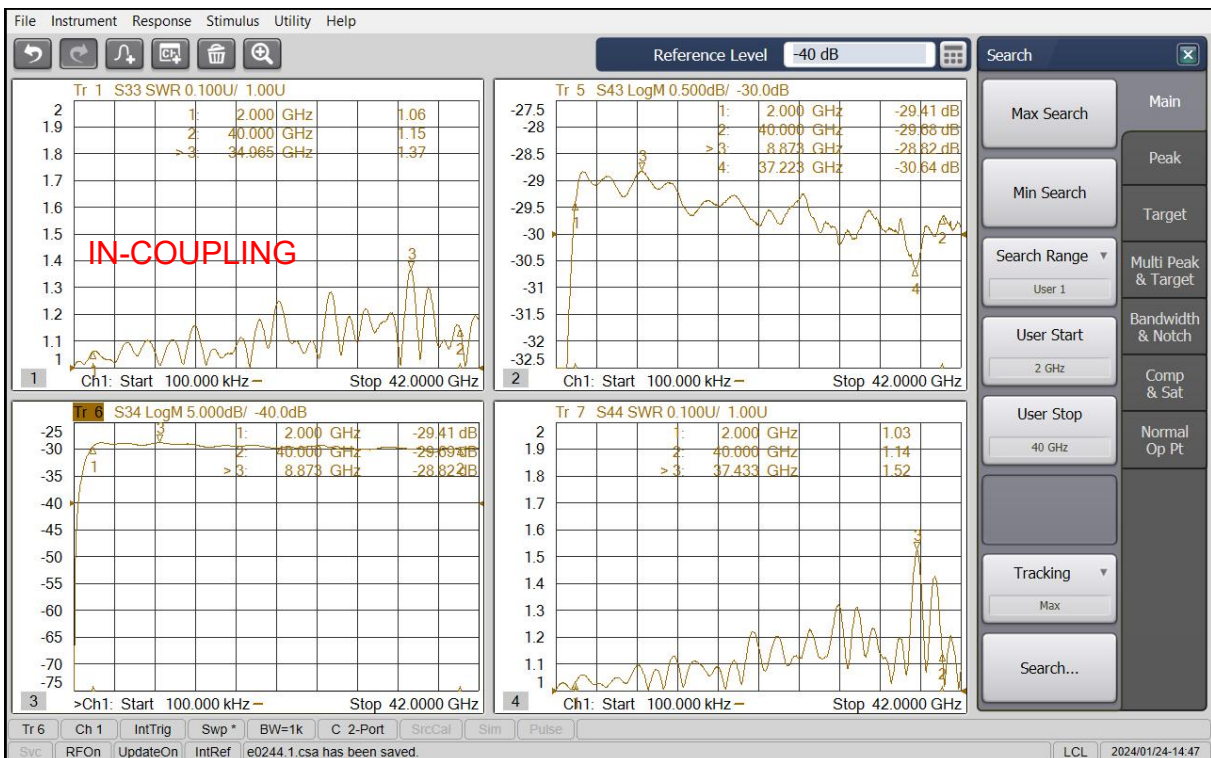

Directional Coupler, 2 to 40 GHz, 30 dB, 2.92mm Female, 20 Watts

Typical Test Data

Directional Coupler, 2 to 40 GHz, 30 dB, 2.92mm Female, 20 Watts