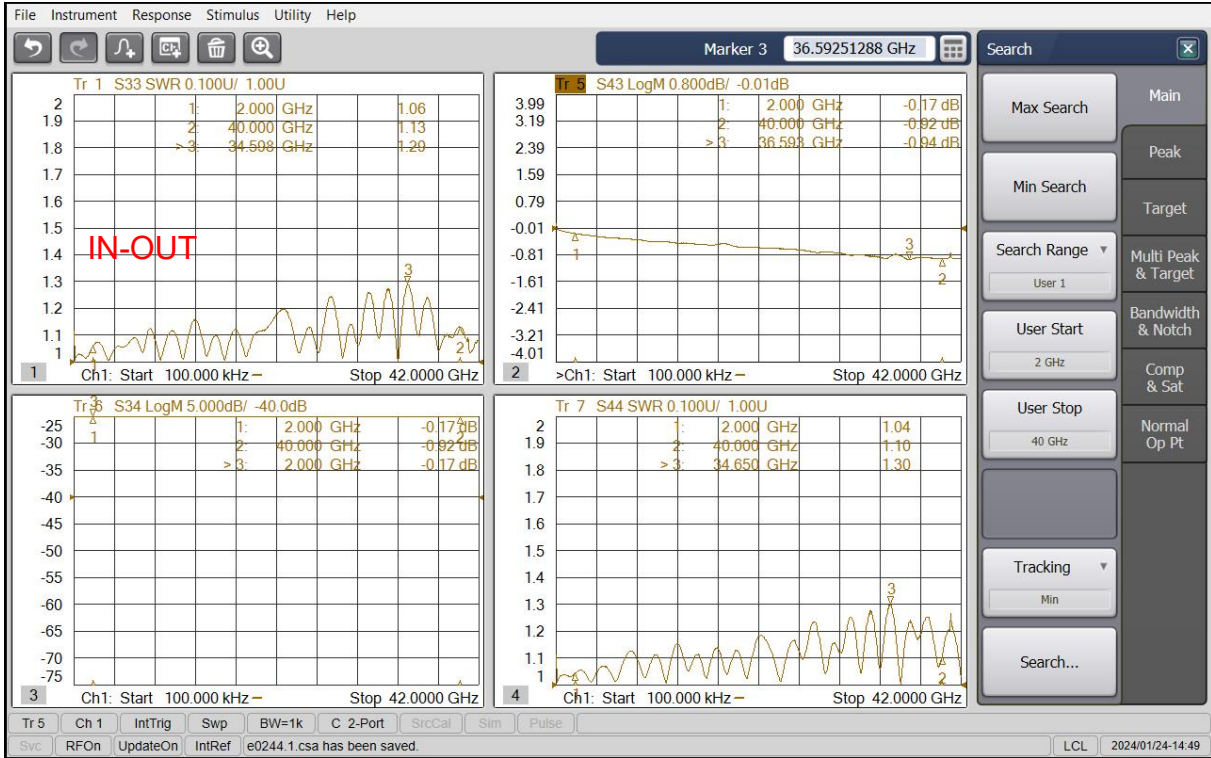

Directional Coupler, 2 to 40 GHz, 30 dB, 2.92mm Female, 20 Watts

Typical Test Data

Directional Coupler, 2 to 40 GHz, 30 dB, 2.92mm Female, 20 Watts